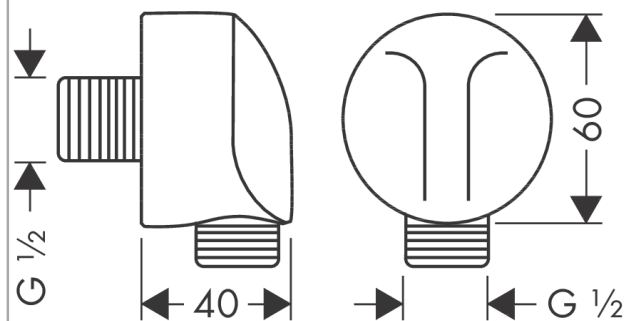

FixFit

Wall outlet E without non-return valve

Surfaces: **Matt White** Article Number: **27454700**

Description

product features

- metal connection angle
- connection type: G ½
- hose nut: for shower hoses with conical nut on both sides
- material cover: plastic

Design awards

Product image

Scale drawing

FixFit

Wall outlet E without non-return valve

Surfaces: **Matt White** Article Number: **27454700**

Exploded Drawing

Year of production: >06/20

FixFit

Wall outlet E without non-return valve

Surfaces: **Matt White** Article Number: **27454700**

Spare part list

Year of production: >06/20

Pos.	Description	Article Number	Price	PU
1	cover	97454700	-	1
2	support element	98557000	-	1