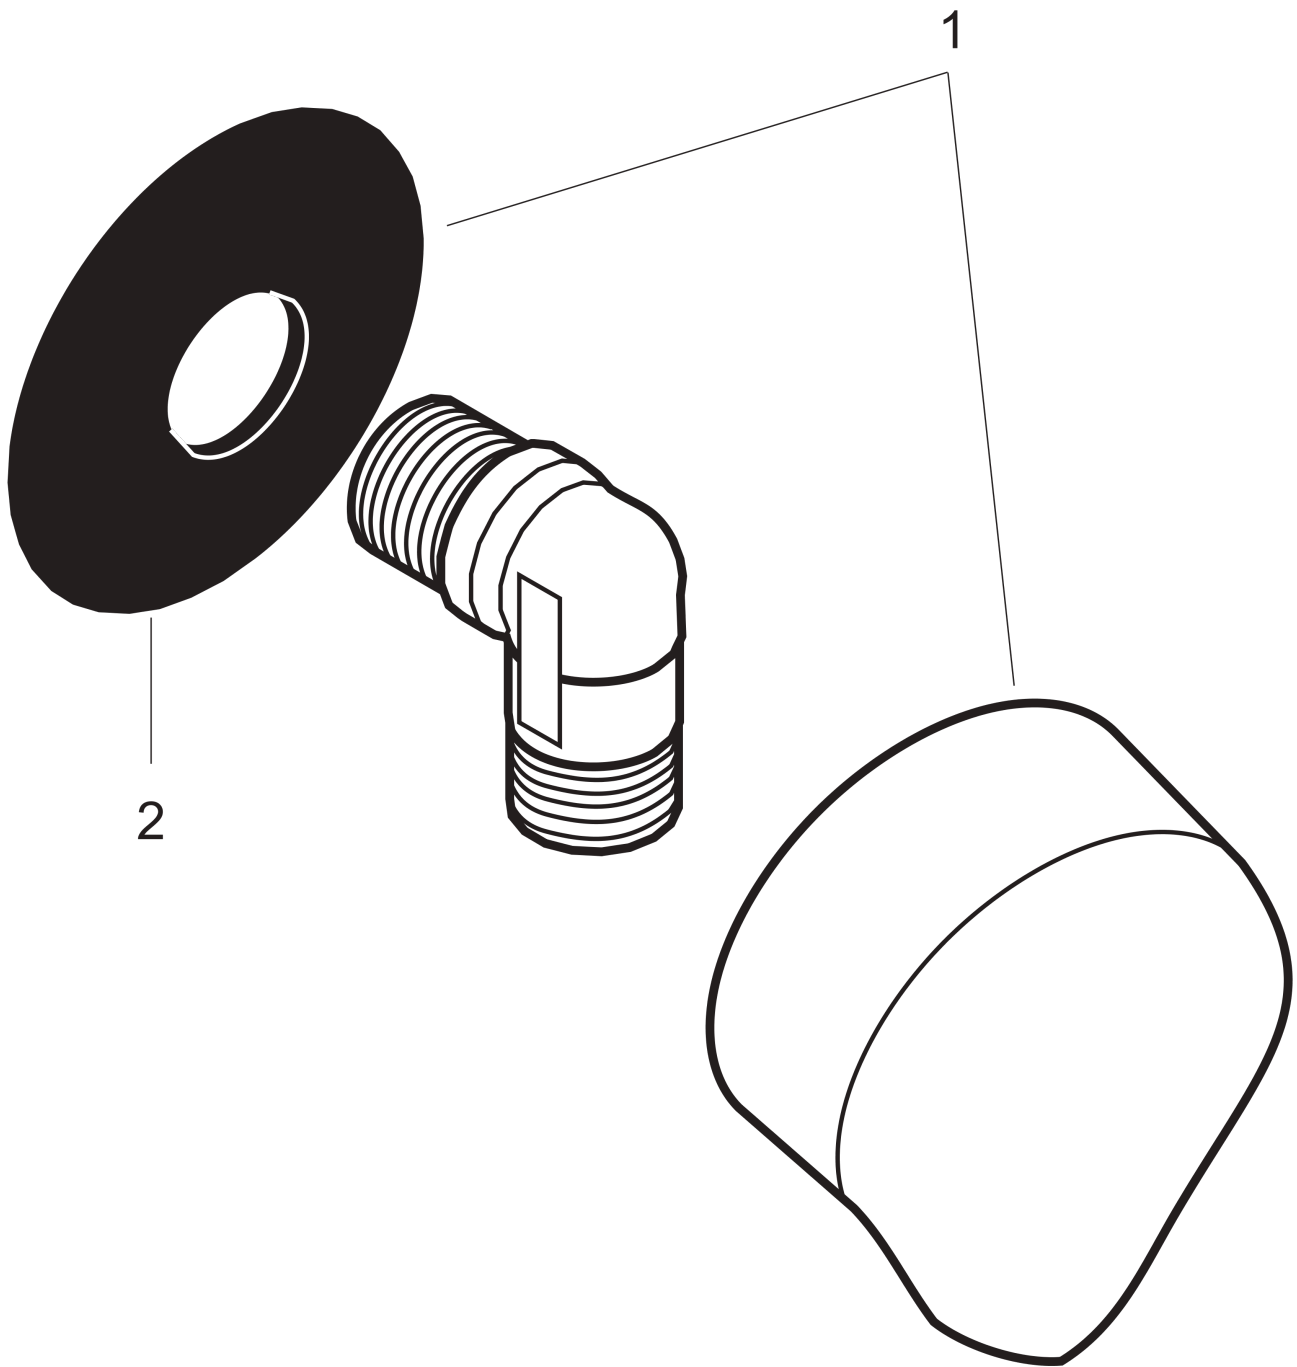

FixFit

Wall outlet E without non-return valve

Surfaces: **Matt White** Article Number: **27454700**

Description

product features

- metal connection angle
- connection type: G ½
- hose nut: for shower hoses with conical nut on both sides
- material cover: plastic

Design awards

Product image

Scale drawing

FixFit

Wall outlet E without non-return valve

Surfaces: **Matt White** Article Number: **27454700**

Exploded Drawing

Year of production: >06/20

FixFit

Wall outlet E without non-return valve

Surfaces: **Matt White** Article Number: **27454700**

Spare part list

Year of production: >06/20

Pos.	Description	Article Number	Price	PU
1	cover	97454700	-	1
2	support element	98557000	-	1